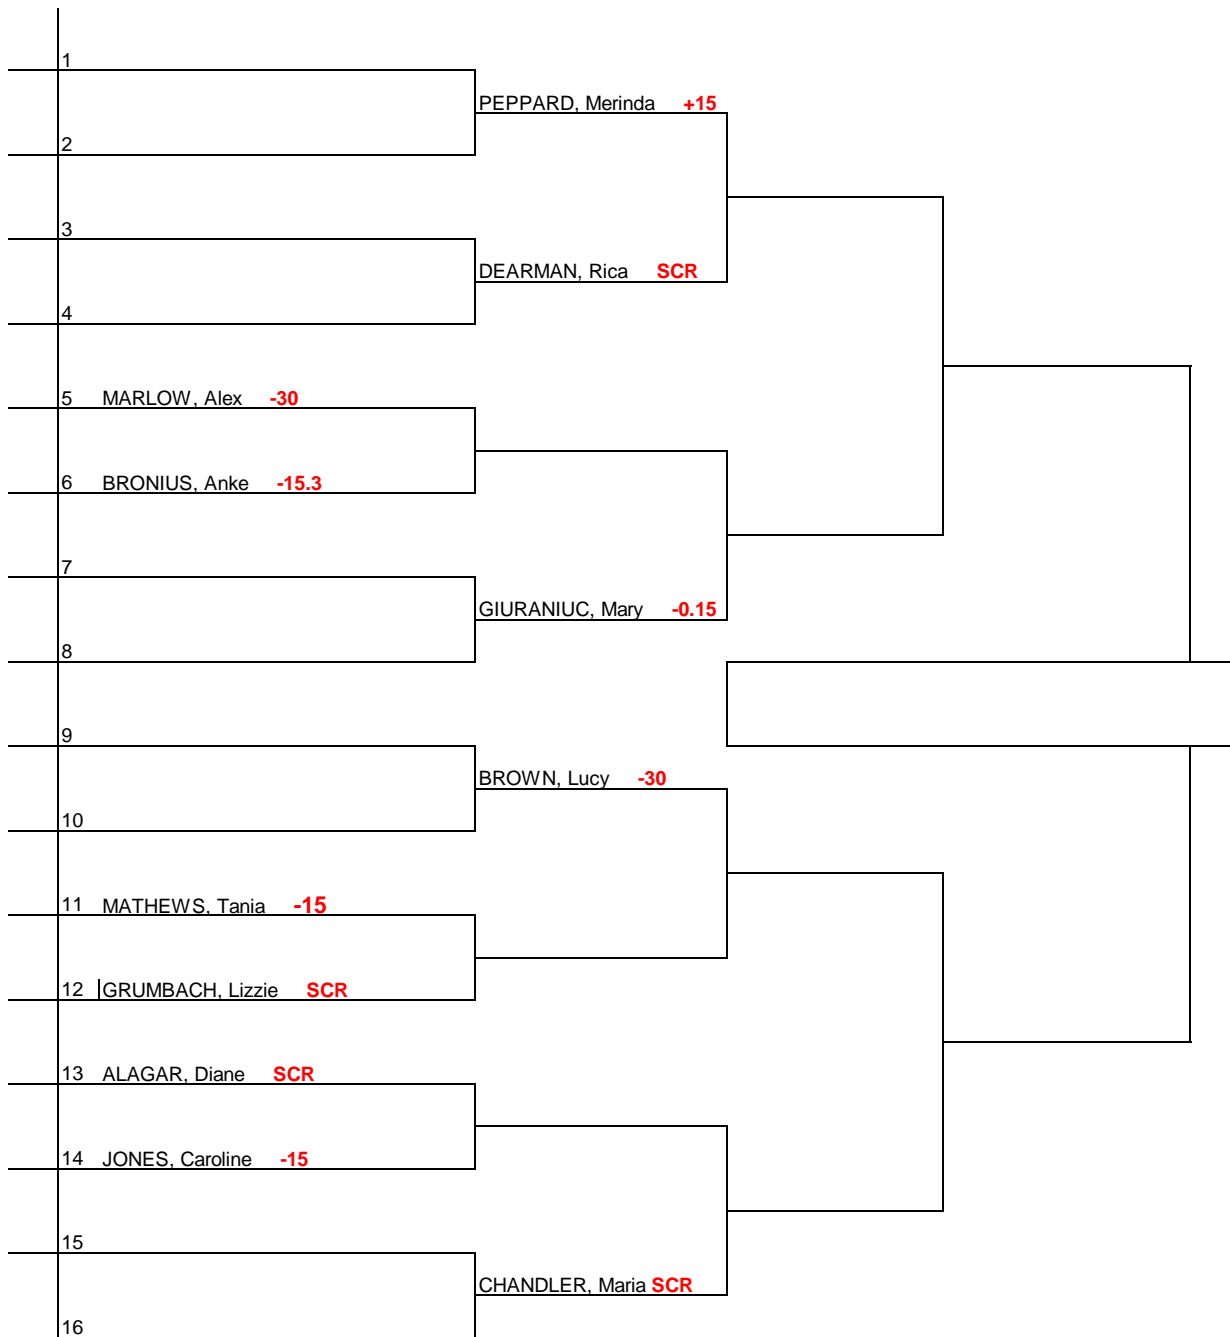

# Beckenham LTC Handicap

## LADIES SINGLES DRAW

Beckenham, Kent  
 18 April-18 June 2015  
 Acrylic or Artificial Clay

Beckenham LTC © Copyright 2015

Rules To Note	Play By Dates	Retirements/W.O.
Participants to organise their own matches Supply new or good quality tennis balls Split decisions: court surface decided by coin toss Write the final score on draw sheet	<b>Final</b> 18-Jun-15 <b>Semi-finals</b> 14-Jun-15 <b>Quarter-finals</b> 25-May-15 <b>Second Round</b> 01-May-15	
	2014 Champion Alex Marlow	Tournament Referee James Buddell, Peter Clegg
VISIT WEBSITE AT <a href="http://www.BeckenhamTennisClub.co.uk">www.BeckenhamTennisClub.co.uk</a>		